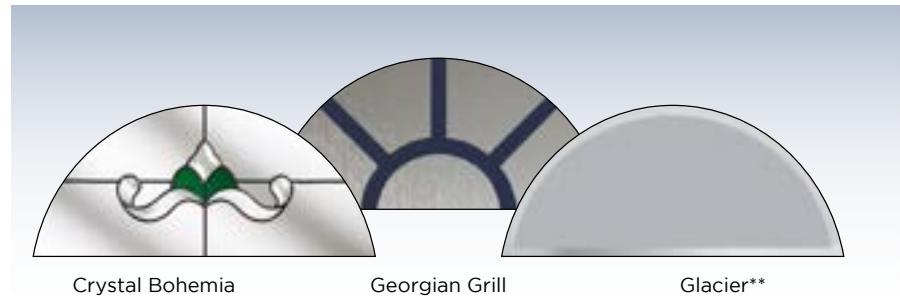

Black Coloured Fusion**

Blue Coloured Tri Star

Blue Crystal Harmony