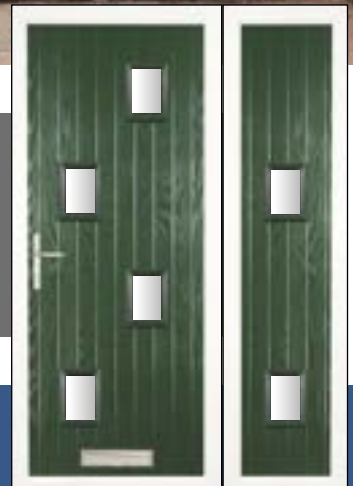

The Granby

This traditional tongue and groove door style is given an modern appeal by the use of the staggered glass apertures.

Its large range of glazing options and colours ensure you can be as creative as your imagination will allow.

Side panels...

Colours...

To see the full range of colours available please see page 9