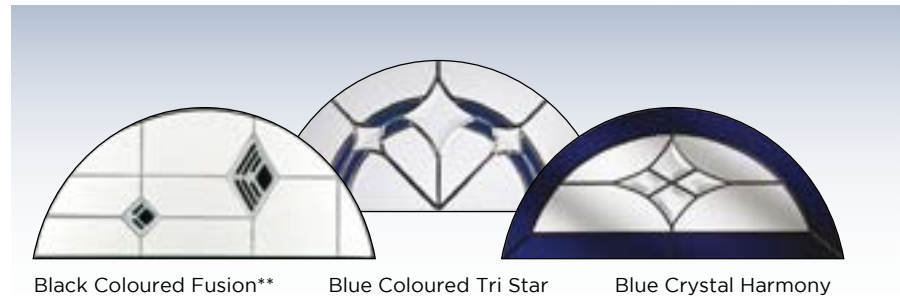

Styles...

Side panels...

Colours...

To see the full range of colours available please see page 9

Glass...

Our Solid Core Door double glazing comes in many designs. Our wide selection of coloured glass designs can contrast or be matched to your SolidCore door.