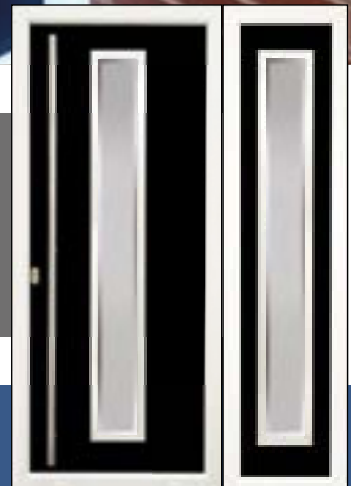

The Urban Range

This door uses our traditional tongue and groove cottage door and Contemporary Aluminium glazing cassettes to produce a truly modern looking door.

The Urban cassettes can also be coupled with a flat, non-grooved door whilst still retaining the grained effect to complement the frame of the same colour.

Styles...

Side panels...

Colours...

To see the full range of colours available please see page 9