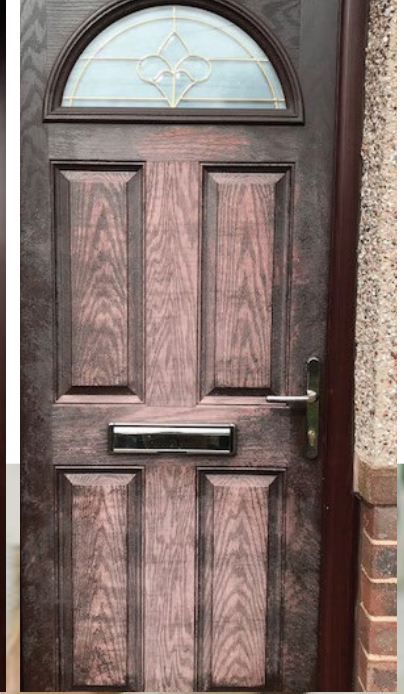

53 - Handles

54 - Bar Handles

55 - Knockers

56 - Letterplates

57 - Cylinders

58 - Frames

59 - Glass Options

Why should you choose a **Solid Core Door** over a Standard GRP Door?

SOLID CORE

The SOLID CORE door is made from sixteen layers of laminated veneered timber called Kerto®. This ensures the grain is not running in

one direction. The grain direction can sometimes be a weak point of timber and can lead to warping, or splitting. By using a specially orientated layup of sixteen veneers, the grain is running in multiple directions ensuring the Kerto® core has significantly increased strength, rigidity, and vastly improved security.