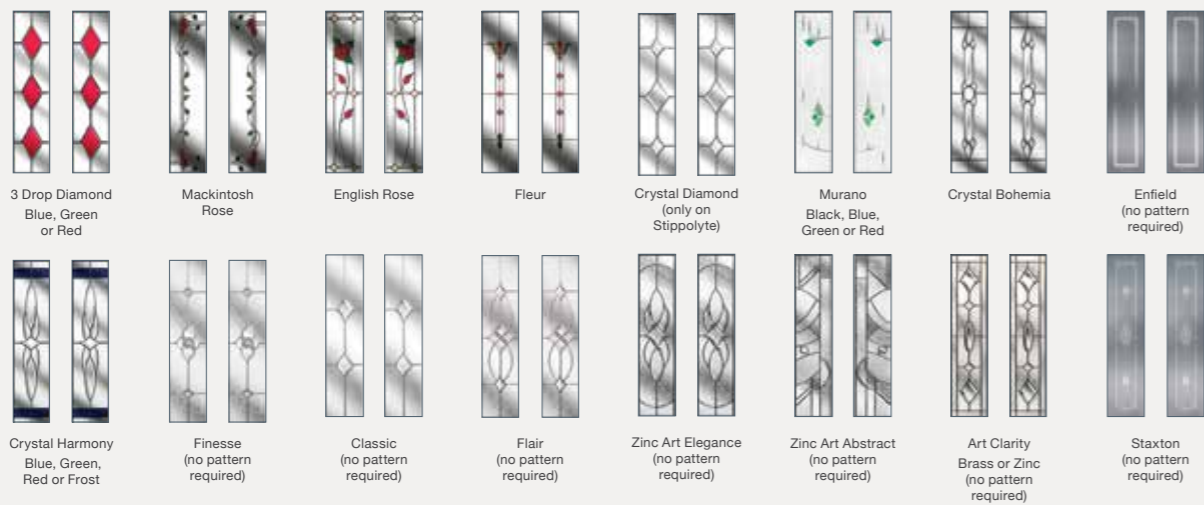

Glass Designs

2 Panel 2 Square, White, Flair Glass