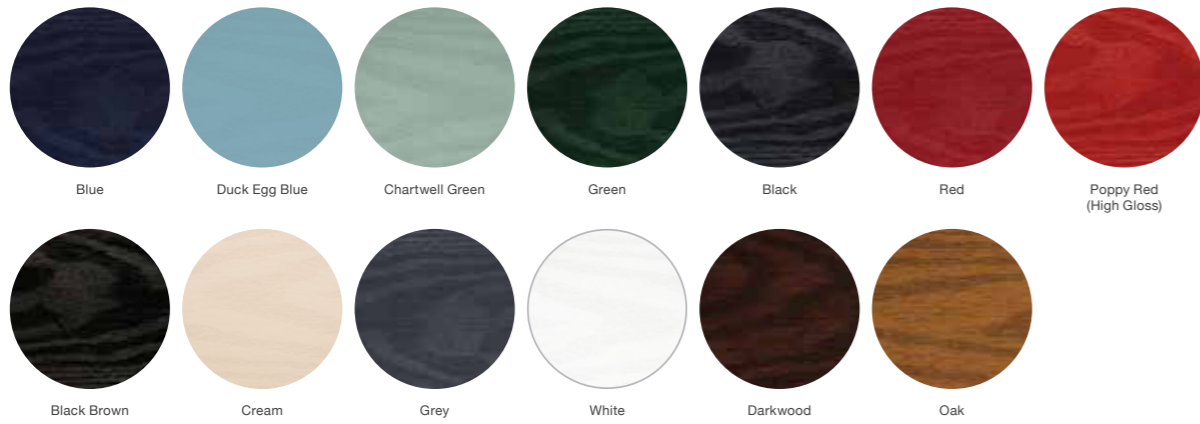

## Colours

## Glass Designs

Cottage Long, Grey, Square Bar Handle, Kensington Glass

4 Panel

6 Panel

Cottage

2 Panel Sunburst

Colours

Colours