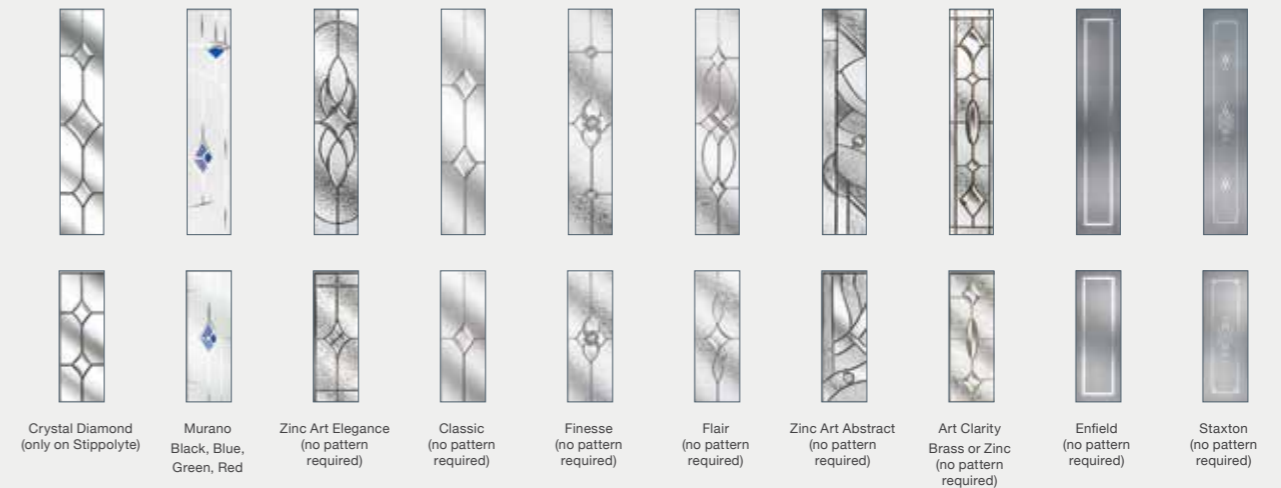

Glass Designs