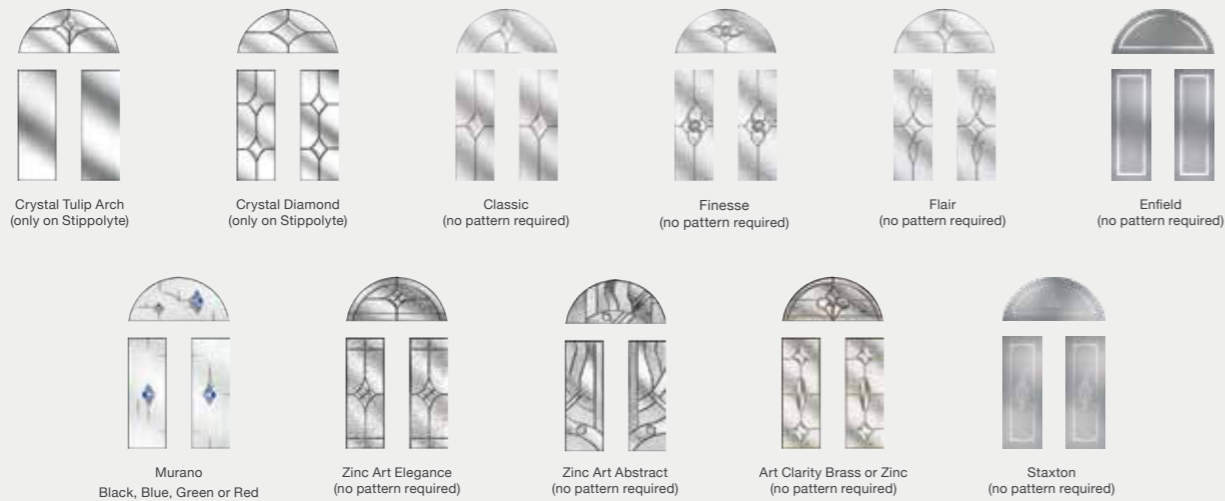

Glass Designs