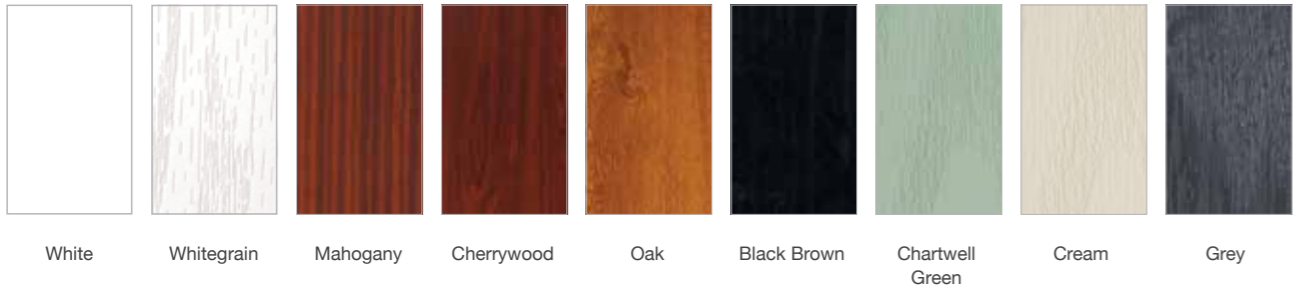

Frame Colours