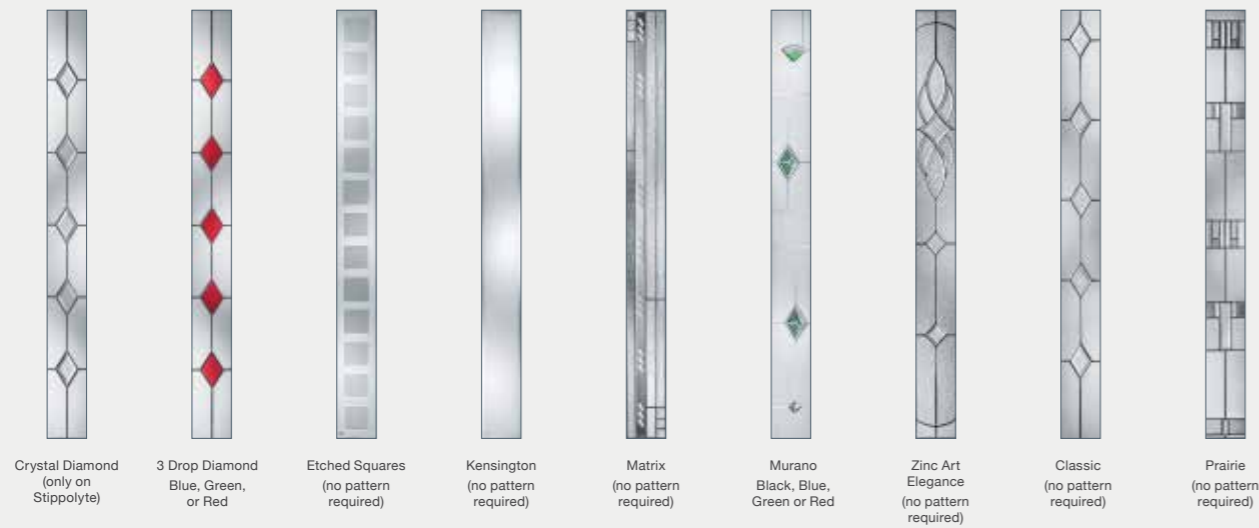

4 Panel

6 Panel

Cottage

Glass Designs