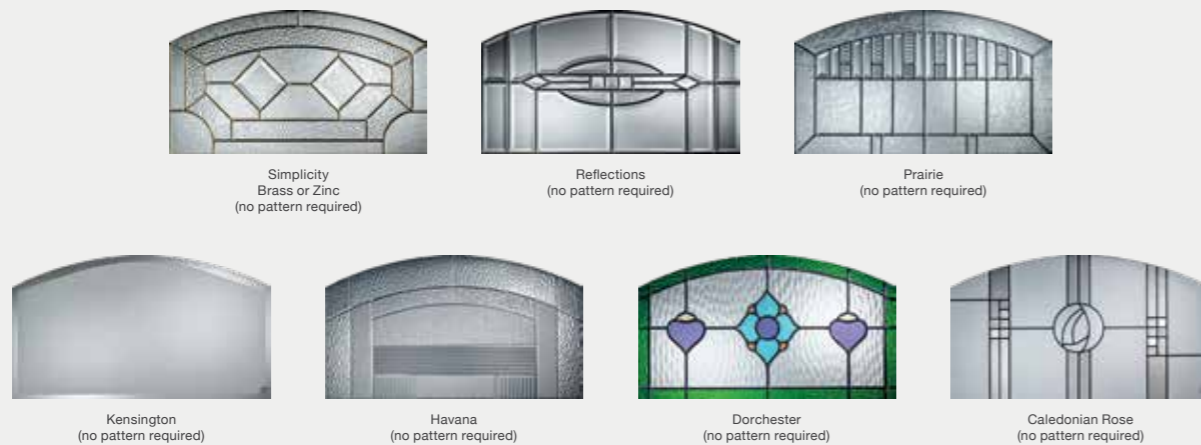

Glass Designs

3 Panel 1 Square, Chartwell Green, Dorchester Glass