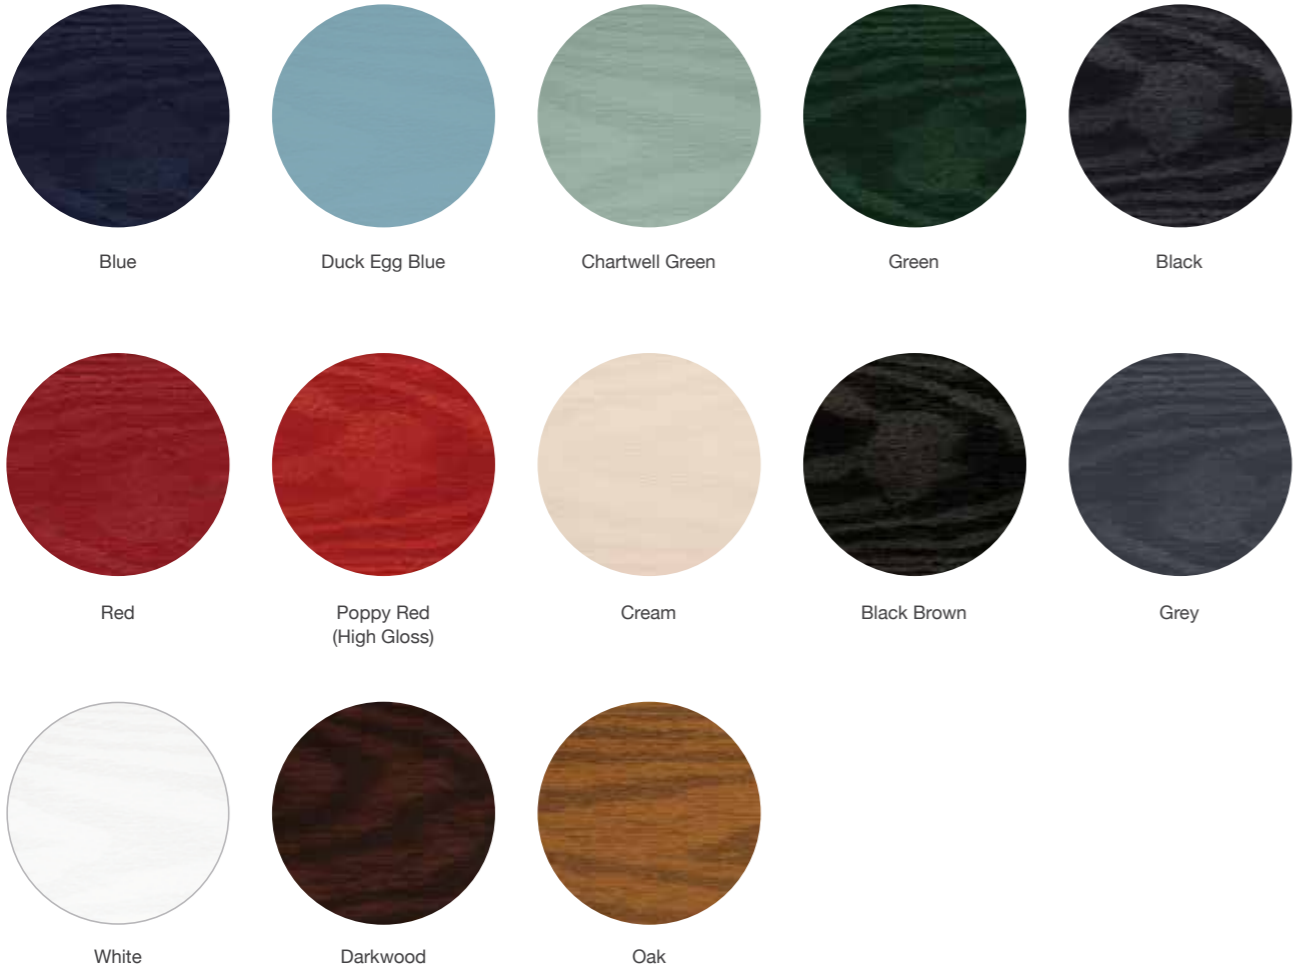

## QUALITY

Page 67

Mid 3 Square, Grey, Square Bar Handle, Zinc Art Elegance Glass

# Colour Options

The doors in our collection are available in a diverse range of colours (both sides) to suit the character of your home. Please note: woodgrain colour both sides option is only available in certain styles.

## Door Colours

## Frame Colours