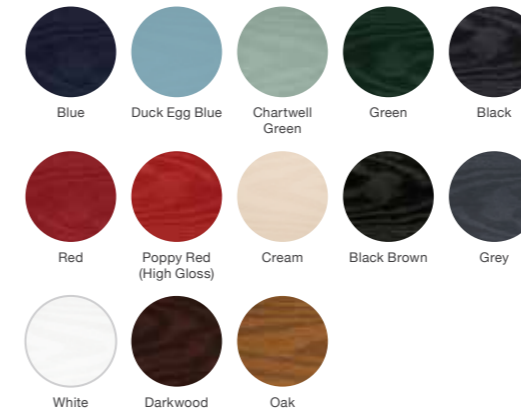

2 Panel 2 Square 1 Arch

Colours

4 Panel Sunburst

Colours

Glass Designs

Glass Designs and Patterns