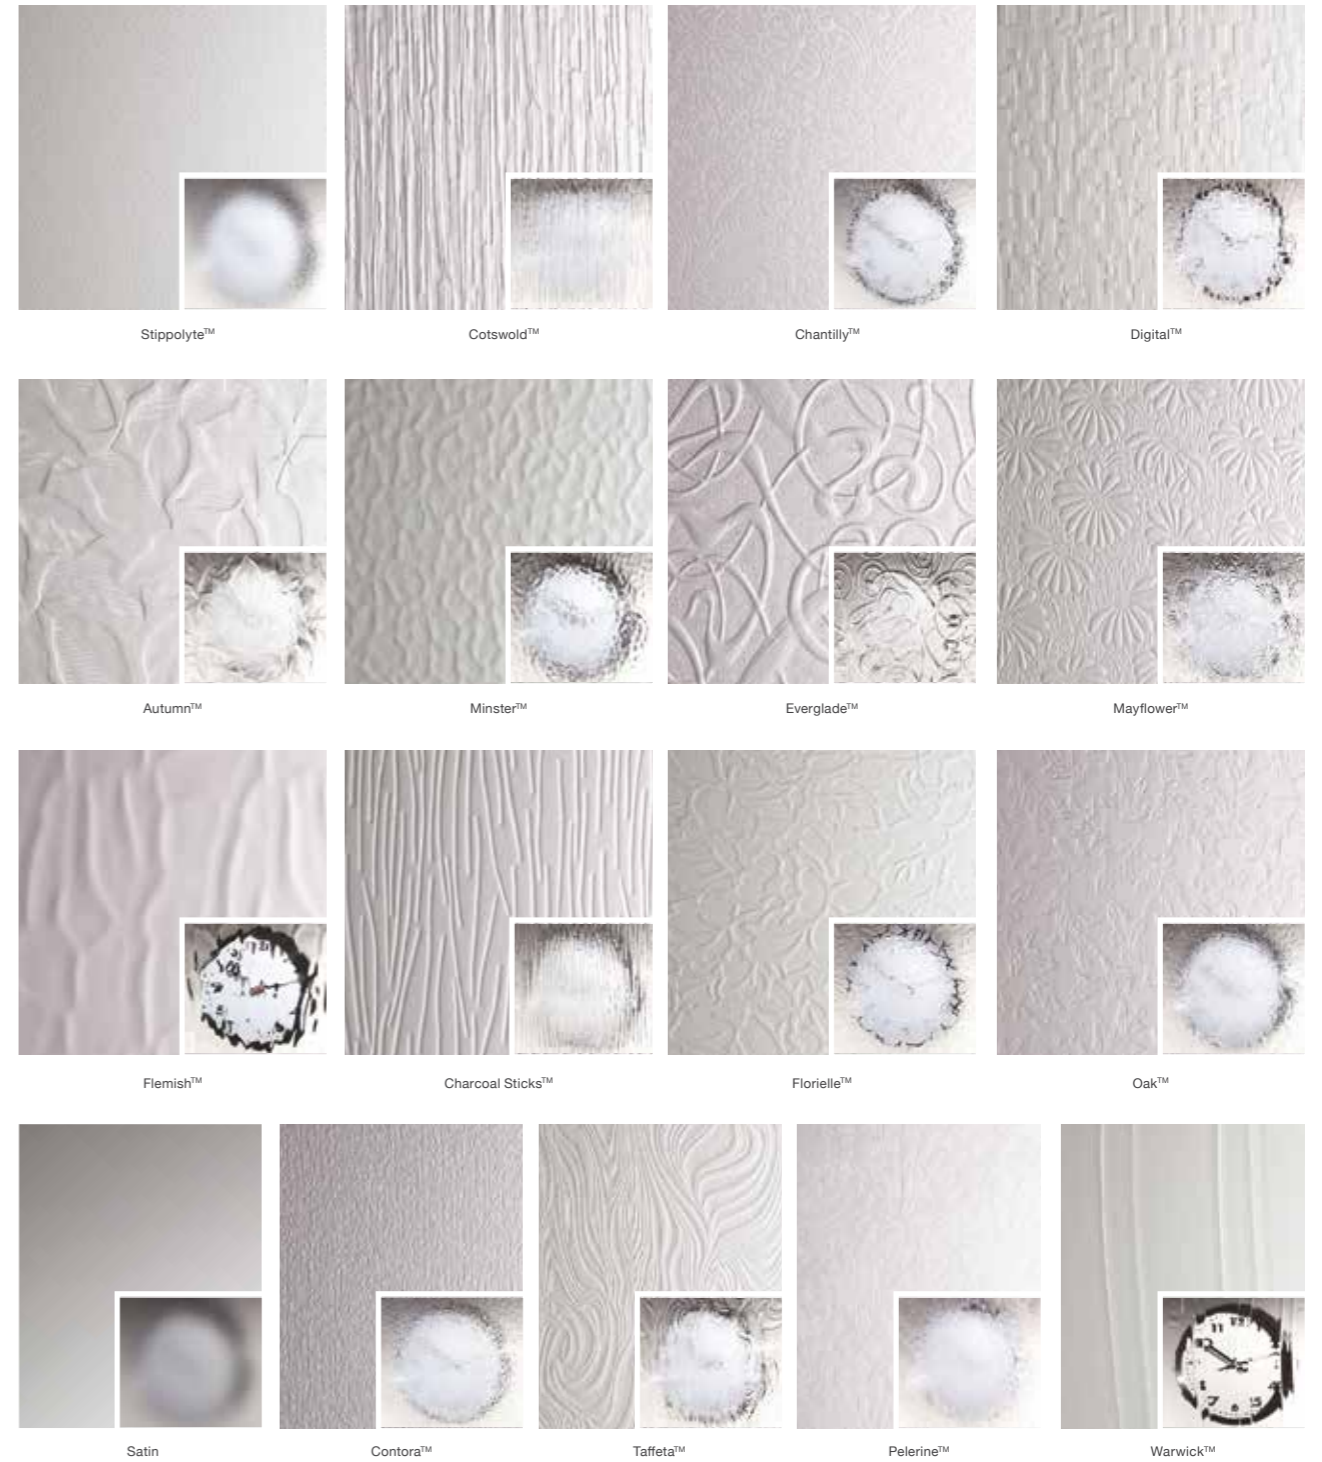

## Frame Colours

## Satin Glass

Added to our 'patterned glass' range, satin glass makes a perfect option for modern properties.

## Solid Grids

Our two-panel, one-grid door designs feature a solid internal grid. This means that when your eye glances across the glazed panel, you don't see the inside of a glazing cassette – you see the effect that you would get if the door had nine separate pieces of glass.

## Glazing Patterns and Backing Glass